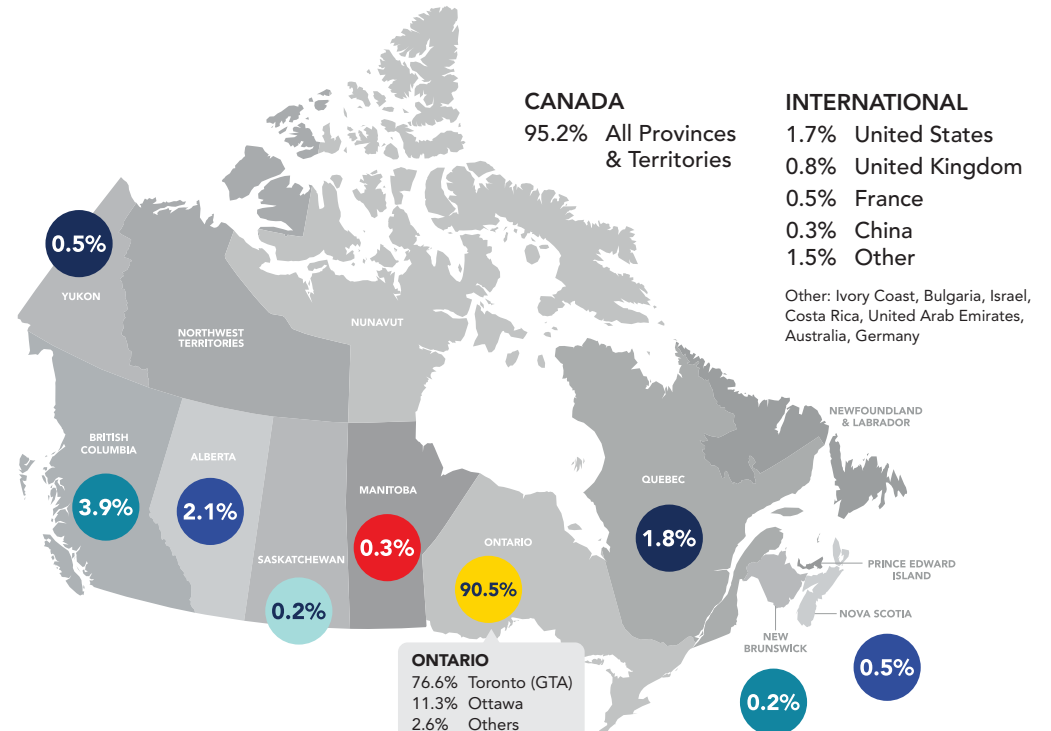

JOB FUNCTION

Other: Human Resources, Marketing, Clinical, Entrepreneur, Hospitality, Land Use Planning, Marketing, Defence, Sales, Technology, Stakeholder Relations

POLICY AREA OF FOCUS

Other: Agriculture; Behavioural Science; Consumer Protection; Corporate Governance; Elections; Legislative & Intergovernmental Affairs; Manufacturing; Procurement; Science; Supply Chain; Tourism, Culture & Sport; Urban Planning & Design, Undefined

GEOGRAPHIC LOCATION

ONTARIO
76.6% Toronto (GTA)
11.3% Ottawa
2.6% Others