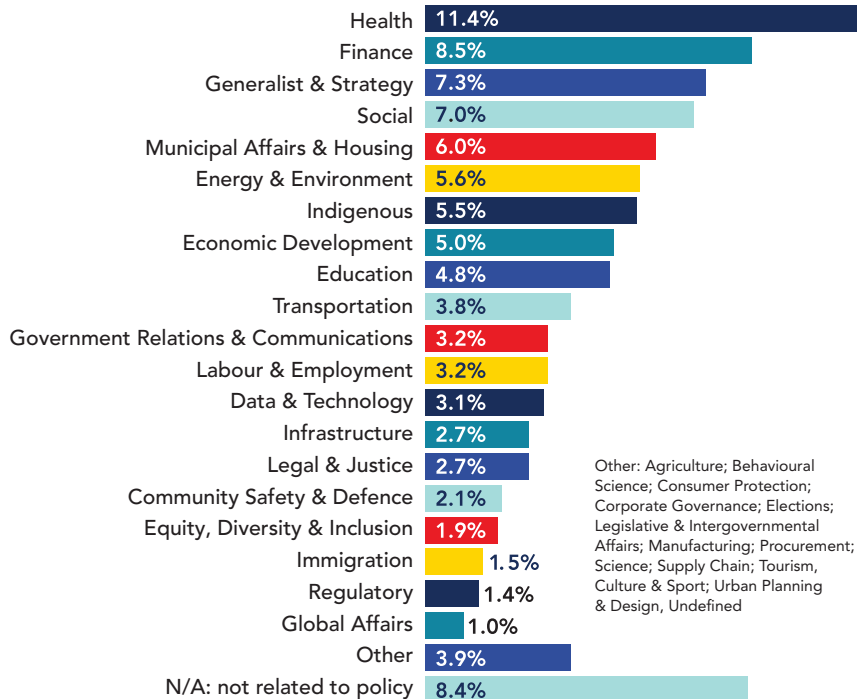

ALUMNI EMPLOYMENT STATISTICS

Master of Public Policy (MPP), Class of 2009–2023

EMPLOYMENT BY SECTOR

* Agencies, boards, commissions, crown corporations, etc.

** Self-employed, standards organization, undisclosed sector

JOB FUNCTION

Other: Human Resources, Marketing, Clinical, Entrepreneur, Hospitality, Land Use Planning, Marketing, Defence, Sales, Technology, Stakeholder Relations

POLICY AREA OF FOCUS

Other: Agriculture; Behavioural Science; Consumer Protection; Corporate Governance; Elections; Legislative & Intergovernmental Affairs; Manufacturing; Procurement; Science; Supply Chain; Tourism, Culture & Sport; Urban Planning & Design, Undefined