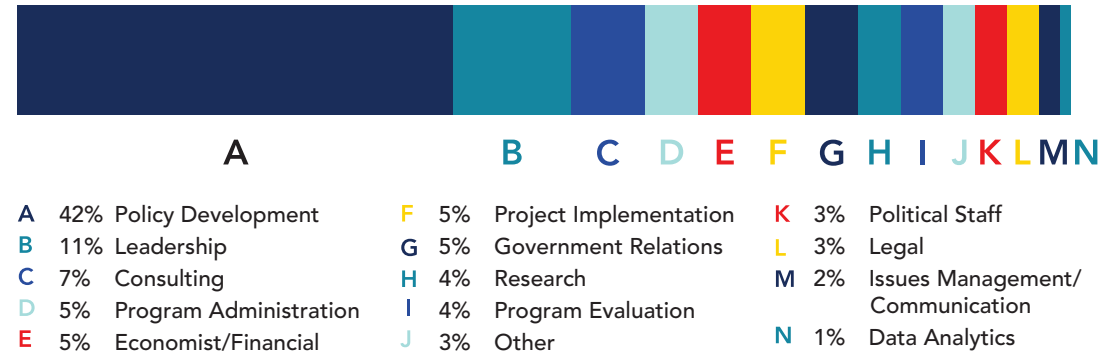

ALUMNI EMPLOYMENT STATISTICS

Master of Public Policy (MPP), Class of 2009–2023

EMPLOYMENT BY SECTOR

JOB FUNCTION

Other: Human Resources, Marketing, Clinical, Entrepreneur, Hospitality, Land Use Planning, Marketing, Defence, Sales, Technology, Stakeholder Relations