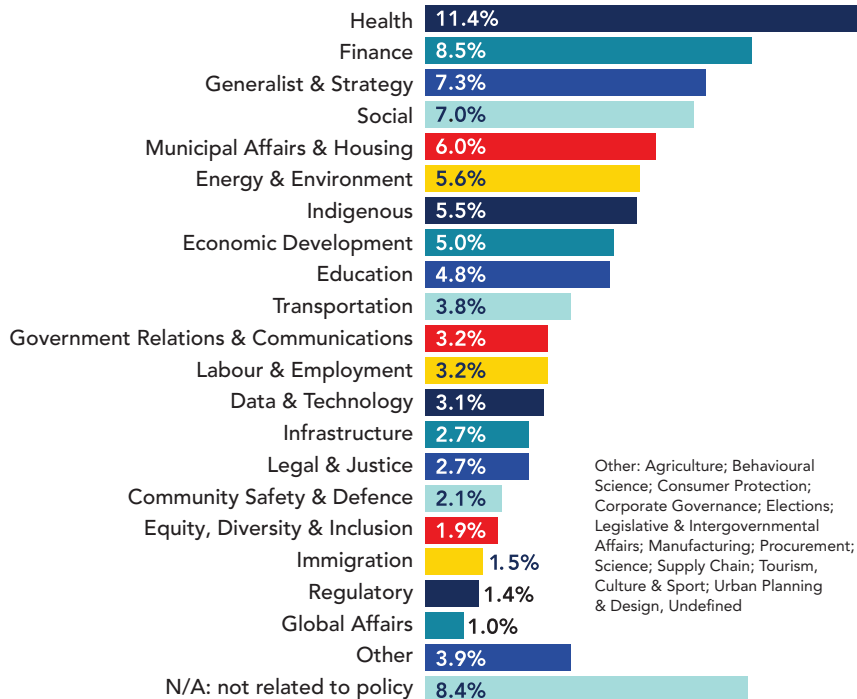

ALUMNI EMPLOYMENT STATISTICS

Master of Public Policy (MPP), Class of 2009–2023

EMPLOYMENT BY SECTOR

JOB FUNCTION

Other: Human Resources, Marketing, Clinical, Entrepreneur, Hospitality, Land Use Planning, Marketing, Defence, Sales, Technology, Stakeholder Relations

POLICY AREA OF FOCUS

GEOGRAPHIC LOCATION